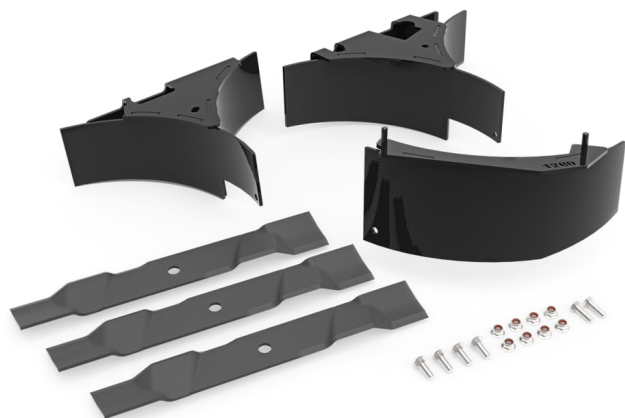

KIT 48" MULCH

Produkt

Ariens OEM mulch kit helps you return nutrients to your lawn while keeping your yard looking professionally manicured time after time. The mulching kit features easy-to-install baffles that fit under mower decks. This kit includes 3 baffles, 3 blades and the necessary hardware. This kit fits Gravely 48 in. ZT HD, PT Z, PT ZX, PT 100, Pro Walk, and Ariens 48 in. Apex models.

Ariens Deler

GTIN	00751058043562
Shipping Weight Lbs	29 Lbs
Shipping Height Inch	14 Inch
Shipping Length Inch	16 Inch
Shipping Width Inch	20 Inch

Läs mer om produkten här:

<https://www.ariens.se/product?number=79105700>