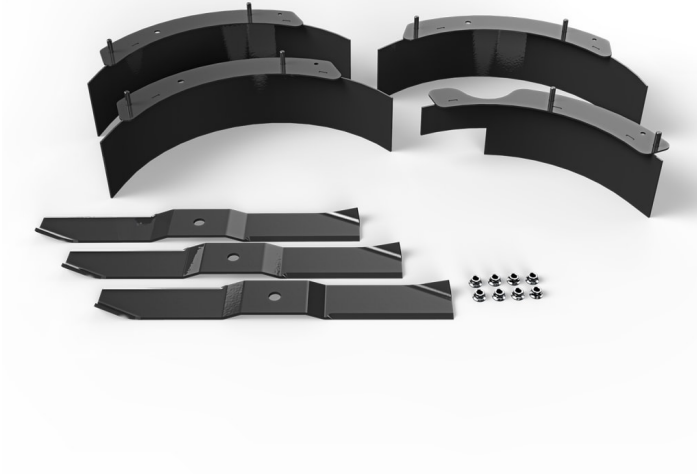

Mulch kit Ikon 52

Produkt
kit

features easy, to, install baffles that fit under mower decks to create a separate cutting chamber for each blade. When cut, grass lifts into the cutting chamber and gets cut many times before dropping onto the lawn.

Ariens Deler

| | |
|----------------------|----------------|
| GTIN | 00751058039428 |
| Shipping Weight Lbs | 21 Lbs |
| Shipping Height Inch | 19.5 Inch |
| Shipping Length Inch | 24.5 Inch |
| Shipping Width Inch | 5.5 Inch |