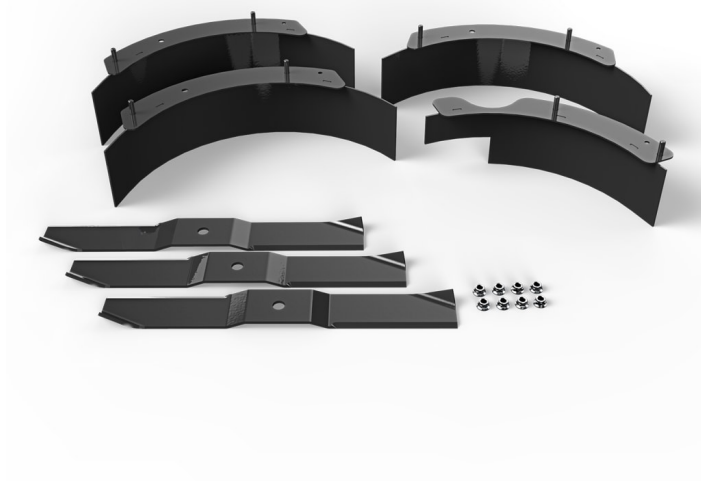

Mulch kit Ikon 52

Produkt
kit

features easy to install baffles that fit under mower decks to create a separate cutting chamber for each blade. When cut, grass lifts into the cutting chamber and gets cut many times before dropping onto the lawn.

Ariens Deler

GTIN	00751058039428
Shipping Weight Lbs	21 Lbs
Shipping Height Inch	19.5 Inch
Shipping Length Inch	24.5 Inch
Shipping Width Inch	5.5 Inch

Läs mer om produkten här:

<https://www.ariens.se/product?number=71514000>