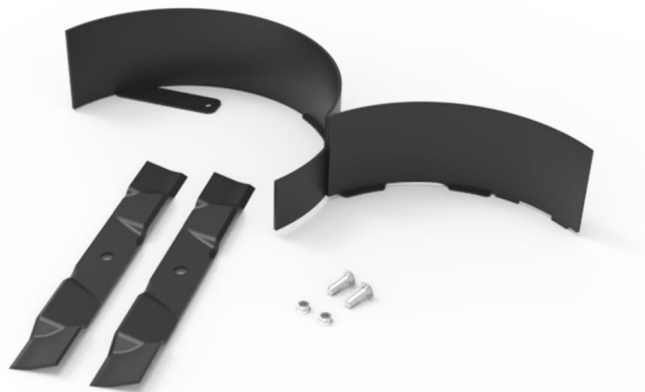

KIT 32 PROSTANCE MULCH

Produkt
kit

features easy, to, install baffles that fit under mower decks to create a separate cutting chamber for each blade. When cut, grass lifts into the cutting chamber and gets cut many times before dropping onto the lawn. This mulching kit fits 32" Gravely Pro, Stance models, and includes a mulch baffle, two mulch blades, and hardware.

Ariens Deler

Shipping Weight Lbs	19 Lbs
Shipping Height Inch	7 Inch
Shipping Length Inch	31 Inch
Shipping Width Inch	21 Inch

Läs mer om produkten här:

<https://www.ariens.se/product?number=79403200>